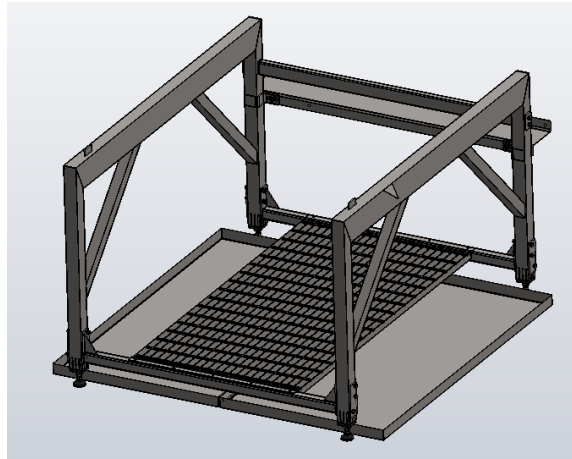

Load Platform LP

LP-83S

LP-103S ... LP-263S

A stationary load platform can be used instead of a load trolley. The load carriage and the load grating (the load basket) are pulled on the load platform for loading and unloading.

Available for model sizes: C-800SS-PD1 ... C-2600SS-PD1

Material: AISI