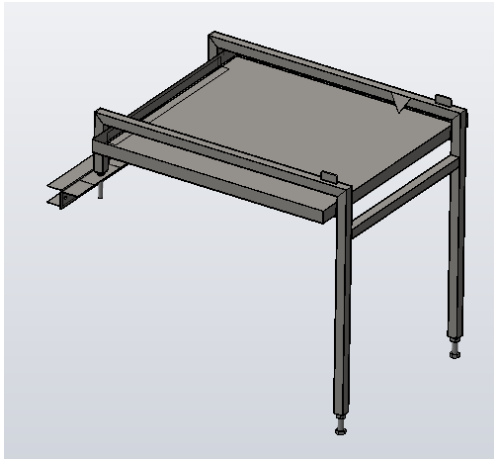

Load Platform LP

LP-83S

LP-103S ... LP-263S

A stationary load platform can be used instead of a load trolley. The load carriage and the load grating (the load basket) are pulled on the load platform for loading and unloading.

Available for model sizes: C-800SS-PD1 ... C-2600SS-PD1

Material: AISI